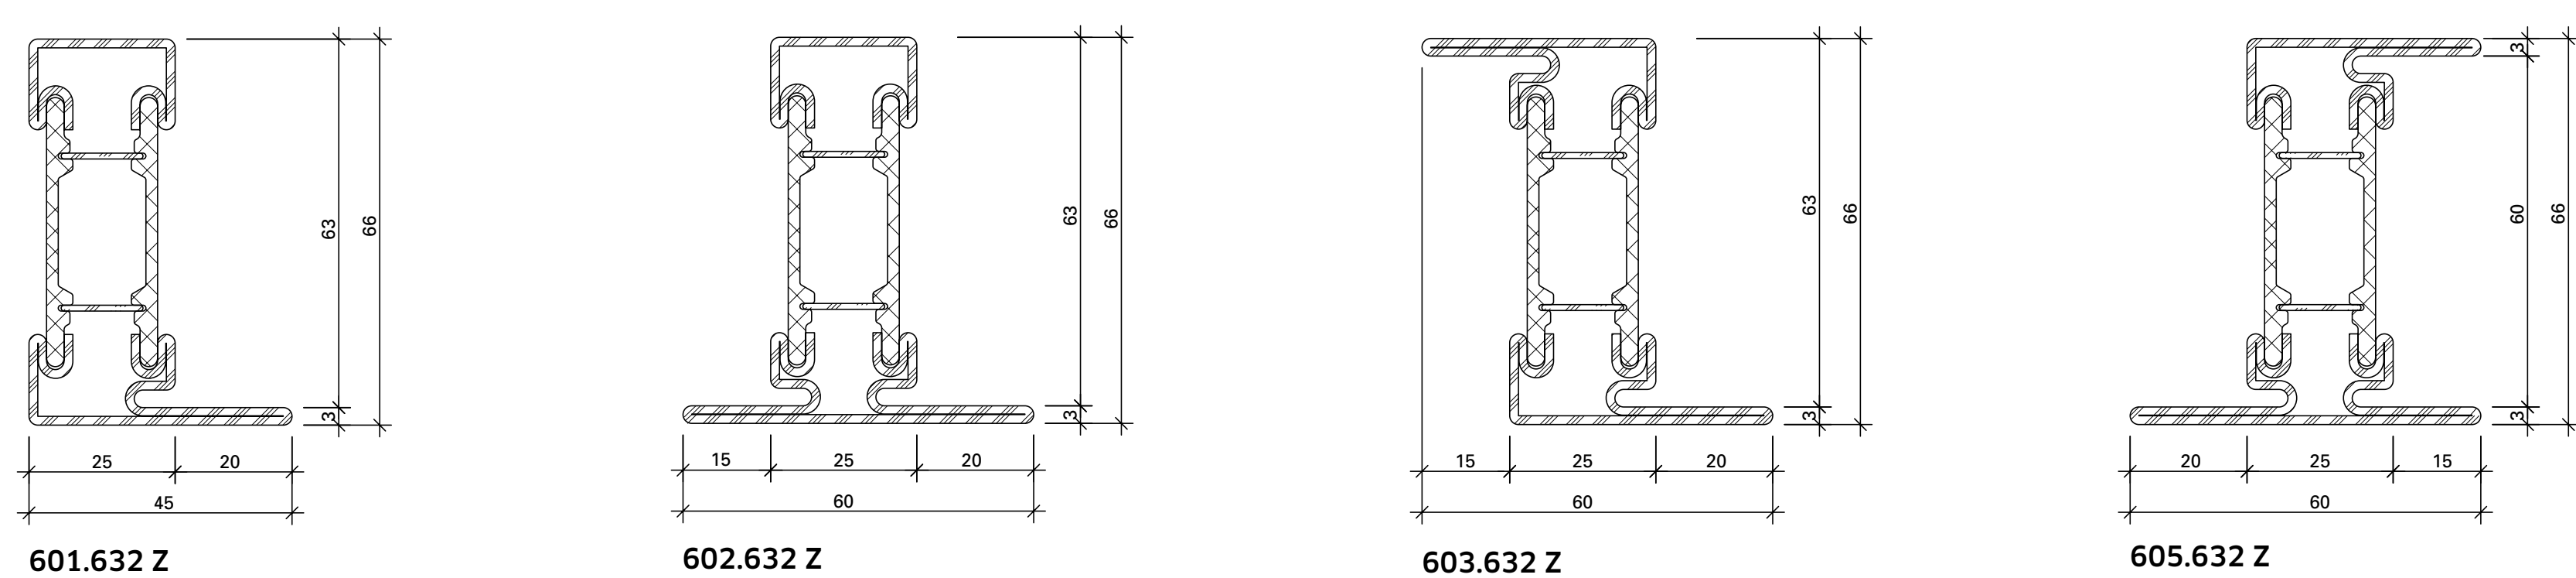

601.630 Z
601.630.09

602.630 Z
602.630.09

603.630 Z
603.630.09

605.630 Z
605.630.09