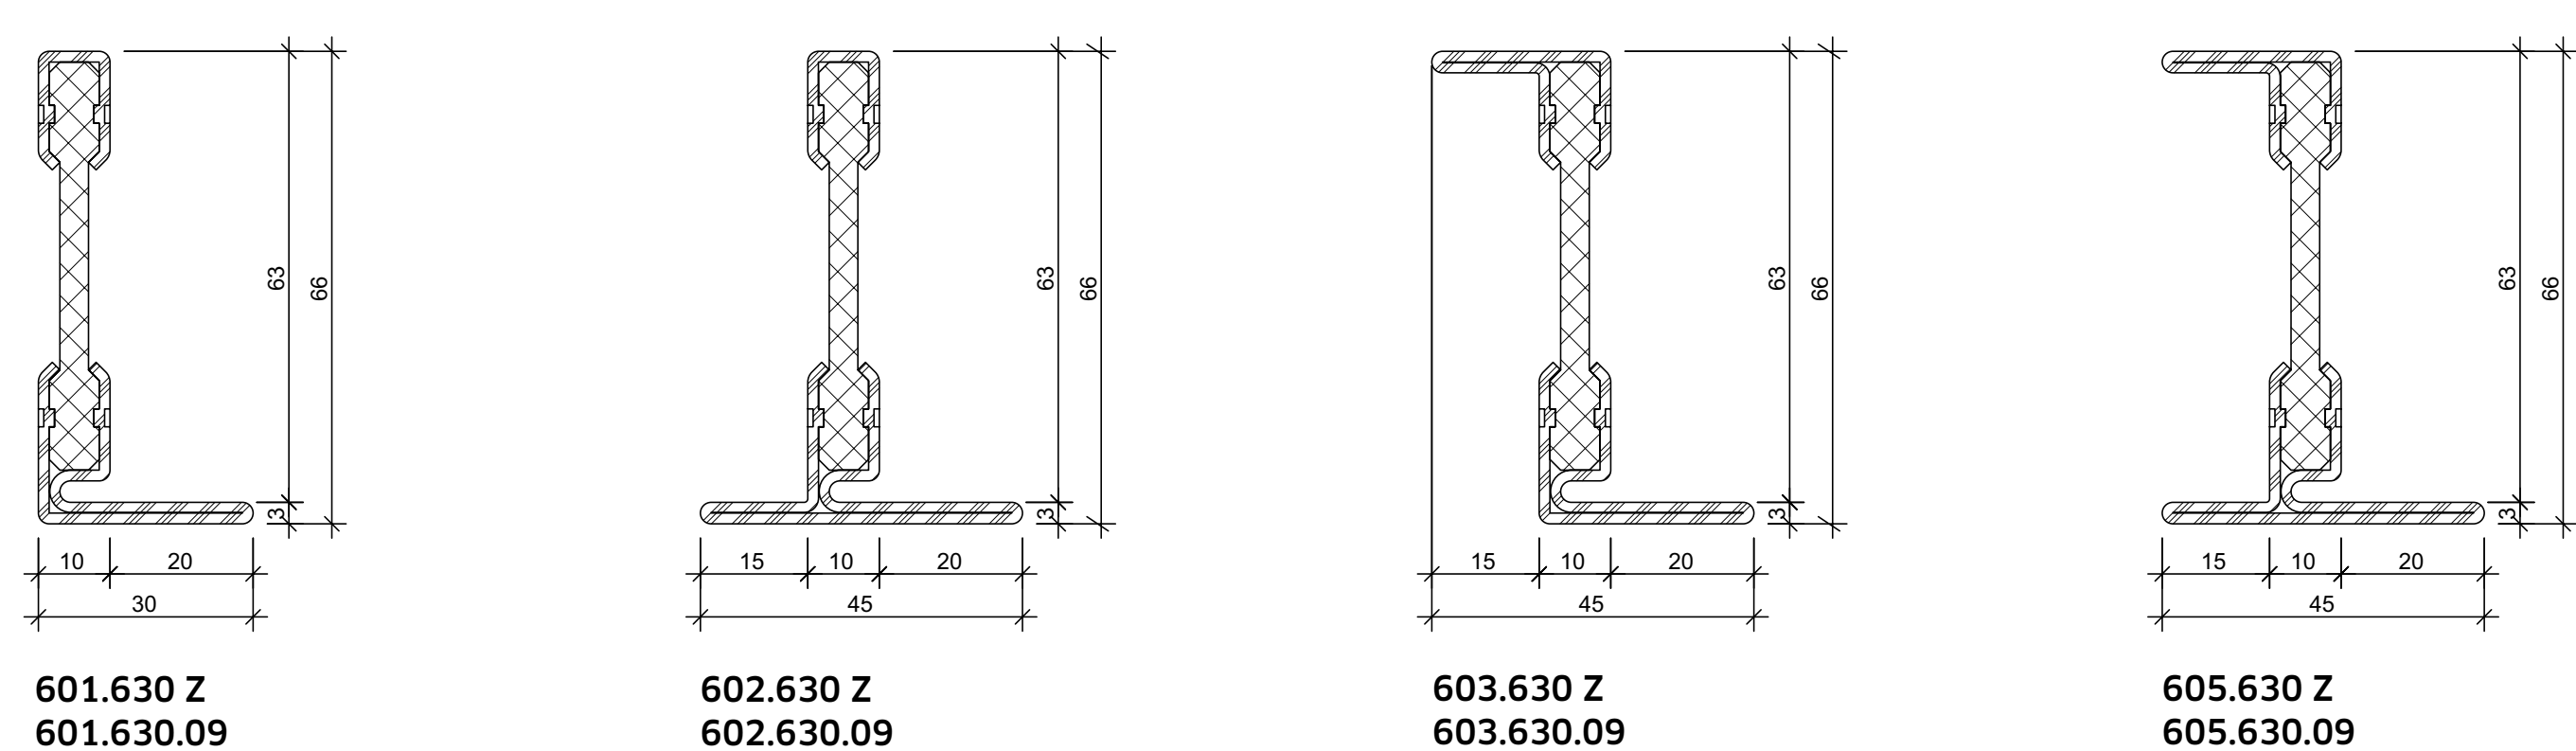

Janisol Arte 66