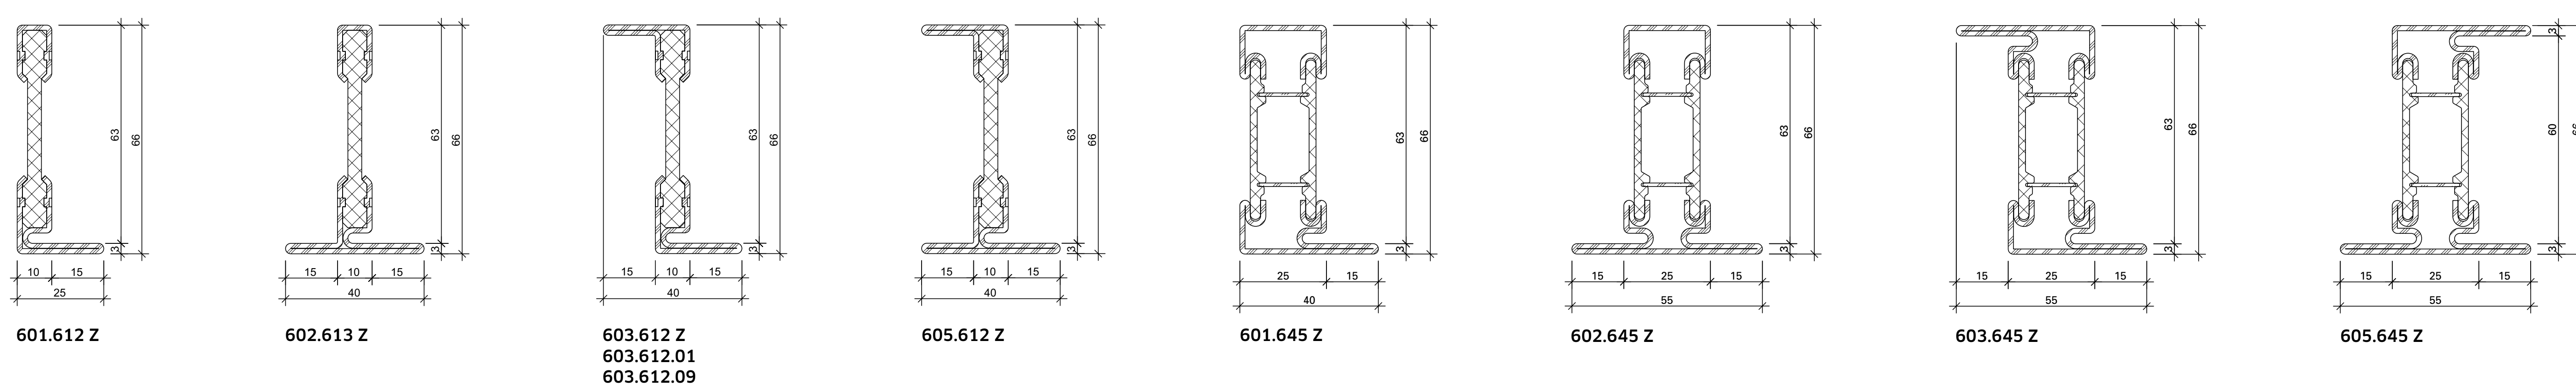

602.631 Z
602.631.09

610.900 Z
610.900.09

610.901 Z
610.901.09

602.611.7 Z
602.611.79

602.633 Z

600.612 Z

601.612 Z

602.613 Z

603.612 Z
603.612.01
603.612.09

605.612 Z

601.645 Z

602.645 Z

603.645 Z

605.645 Z

Werkstoffe
mit Z = bandverzinkter Stahl
mit 01 = Werkstoff 1.4401 (AISI 316) blank
mit 09 = Stahl KB DOCL 355W (Corten)

Materials
with Z = strip galvanised steel
with 01 = Material 1.4401 (AISI 316) bright
with 09 = Steel KB DOCL 355W (Corten)

Matériaux
avec Z = bande d'acier zinguée
with 01 = Material 1.4401 (AISI 316) bright
with 09 = Acier KB DOCL 355W (Corten)

Materiali
con Z = acciaio zincato a caldo in continuo
con 01 = Materiali 1.4401 (AISI 316) grezzo
con 09 = Acciaio KB DOCL 355W (Corten)