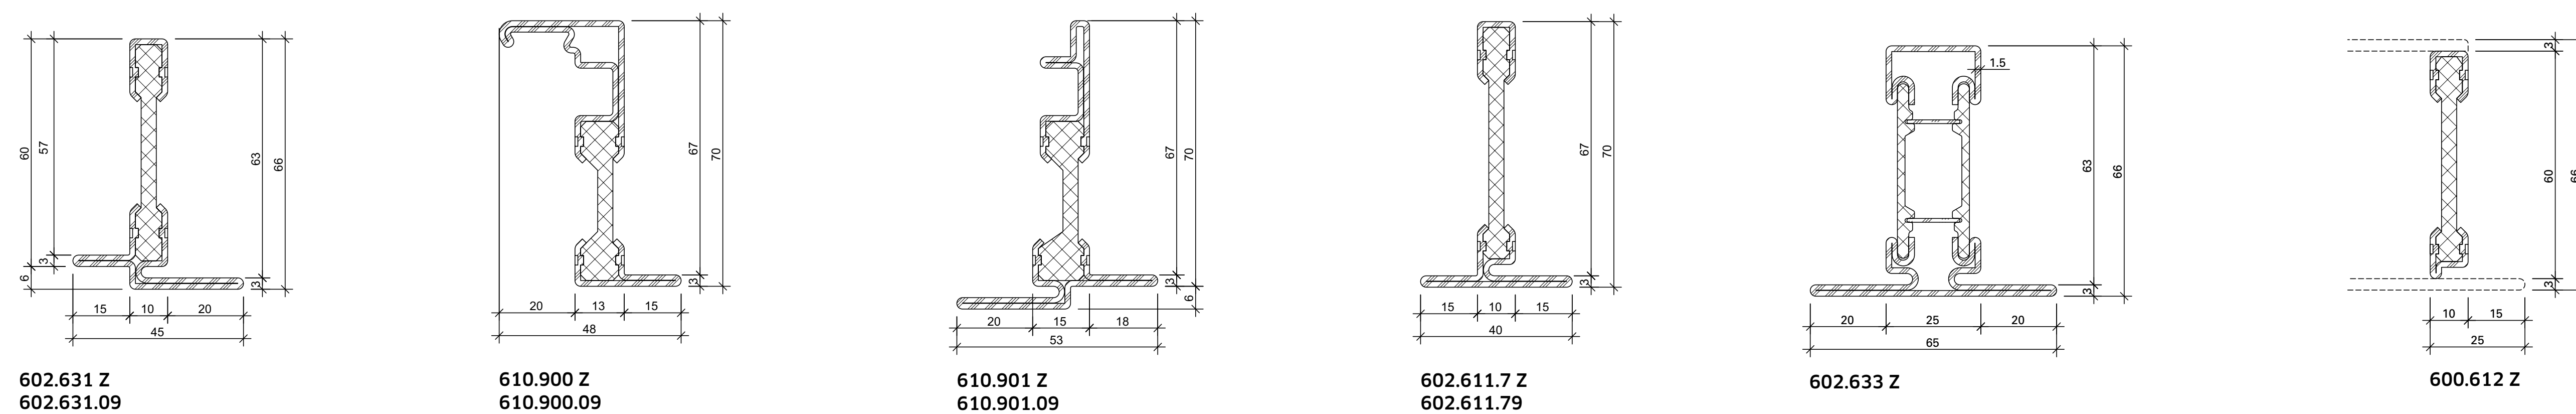

601.632 Z

602.632 Z

603.632 Z

605.632 Z